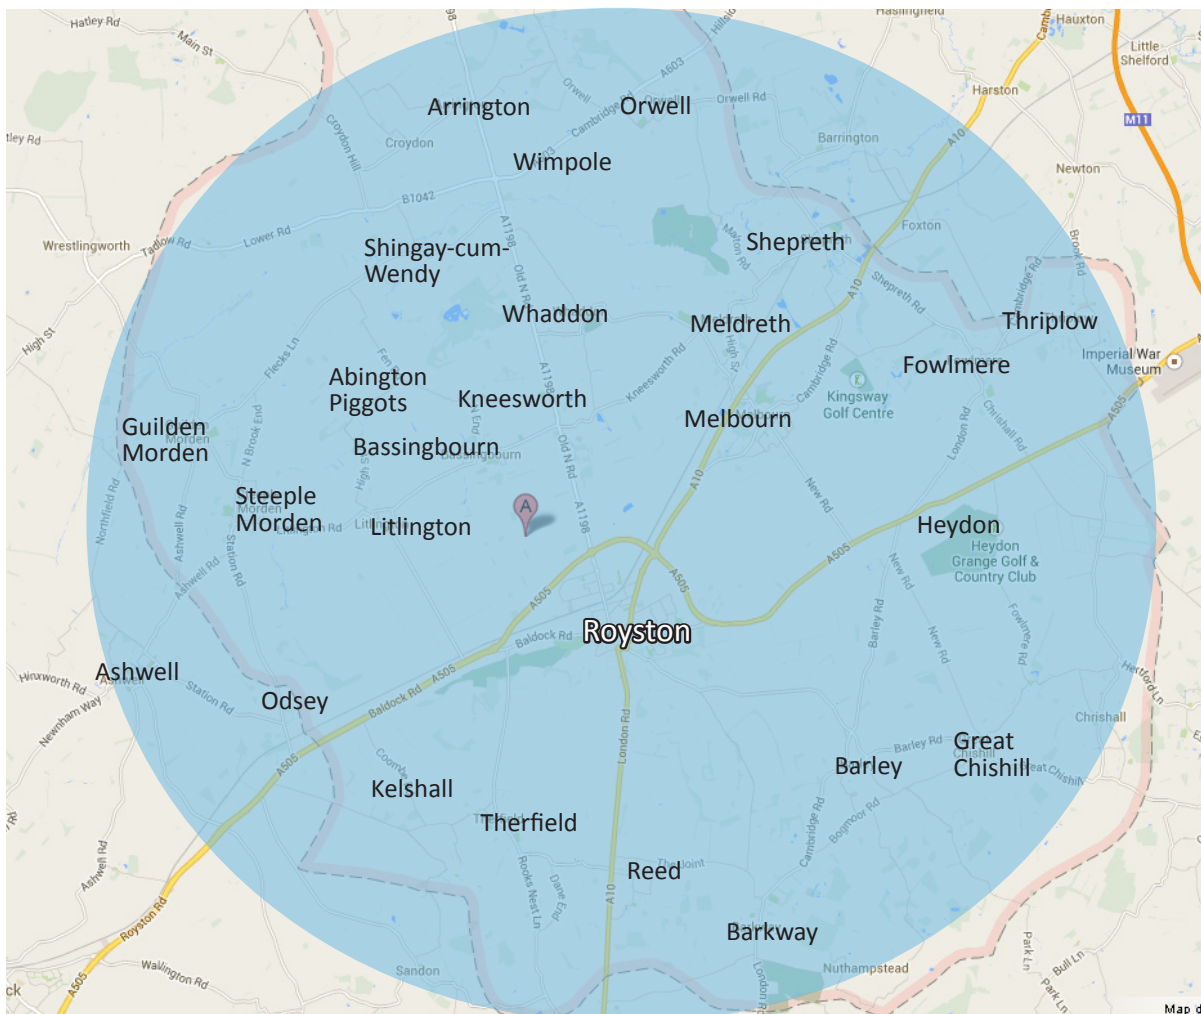

AFFORDABLE | EFFECTIVE | TARGETED | LOCAL | ADVERTISING | DISTRIBUTION

Did you know we publish two editions of The Listing each and every month?

Where We Deliver...

9250 copies of The SG8 Villages edition go to

- Abington Piggotts
- Arrington
- Ashwell
- Barkway
- Barley
- Bassingbourn
- Fowlmere
- Gt Chishill
- Guilden Morden
- Heydon
- Kelshall
- Kneesworth
- Litlington
- Melbourn
- Meldreth
- Odsey – Ashwell Station
- Orwell
- Reed
- Shepreth
- Shingay-cum-Wendy
- Steeple Morden
- Therfield
- Thriplow
- Whaddon
- Wimpole

and **7300** Royston residents receive the Royston edition

For more information please contact Sharon on 01763 248447 or sharon@townhousepublishing.co.uk

Also available from pick-up points at Tesco, Heath Sports Club, Library, outside 2 John Street, Royston & Melbourn Hub