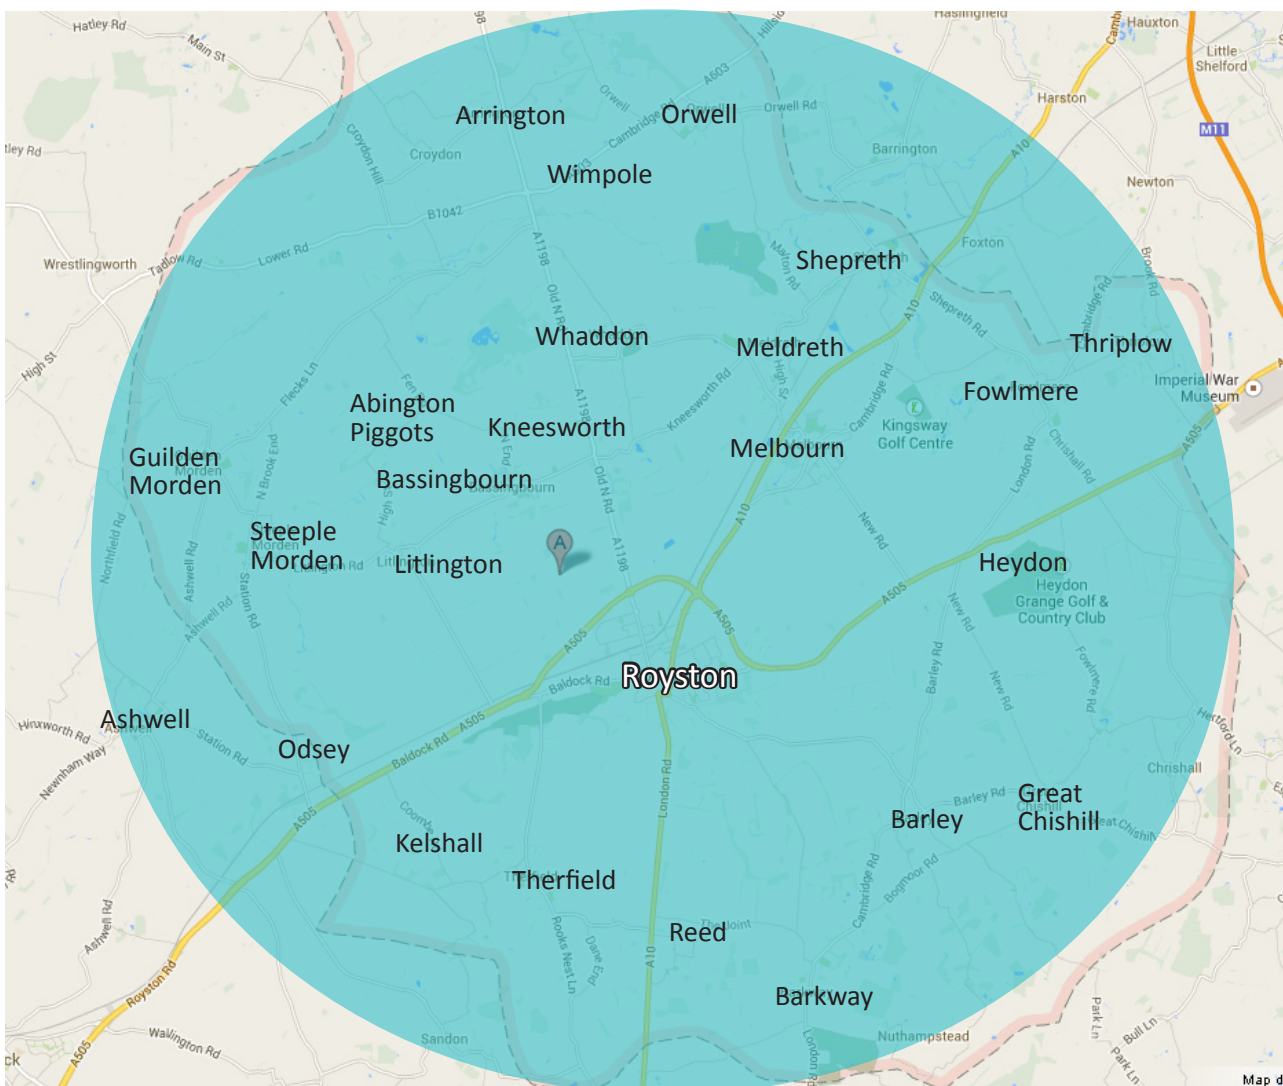

AFFORDABLE | EFFECTIVE | TARGETED | LOCAL | ADVERTISING | DISTRIBUTION

Did you know we publish two editions of The Listing each and every month?

Where We Deliver...

9200 copies of The SG8 Villages edition go to

- Abington Piggotts
- Arrington
- Ashwell
- Barkway
- Barley
- Bassingbourn
- Fowlmere
- Gt Chishill
- Guilden Morden
- Heydon
- Kelshall
- Kneesworth
- Litlington
- Melbourn
- Meldreth
- Odsey – Ashwell Station
- Orwell
- Reed
- Shepreth
- Steeple Morden
- Therfield
- Thriplow
- Whaddon
- Wimpole

and **7300** Royston residents receive the Royston edition

For more information please contact Sharon on 01763 248447 or sharon@townhousepublishing.co.uk

Also available from pick-up points at Tesco, Heath Sports Club, Library, outside 2 John Street, Royston & Melbourn Hub